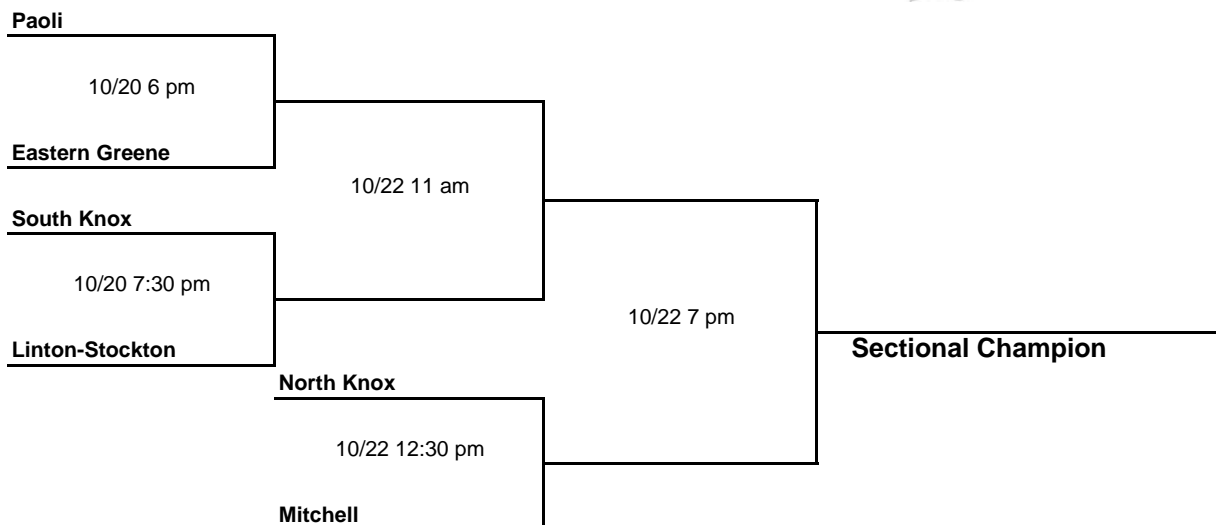

The 34th Annual IHSAA Volleyball State Tournament Series

Class 2A - Sectional #46

October 20, 22, 2005

Host - Linton-Stockton

Note: The second team listed in each pairing is home team.