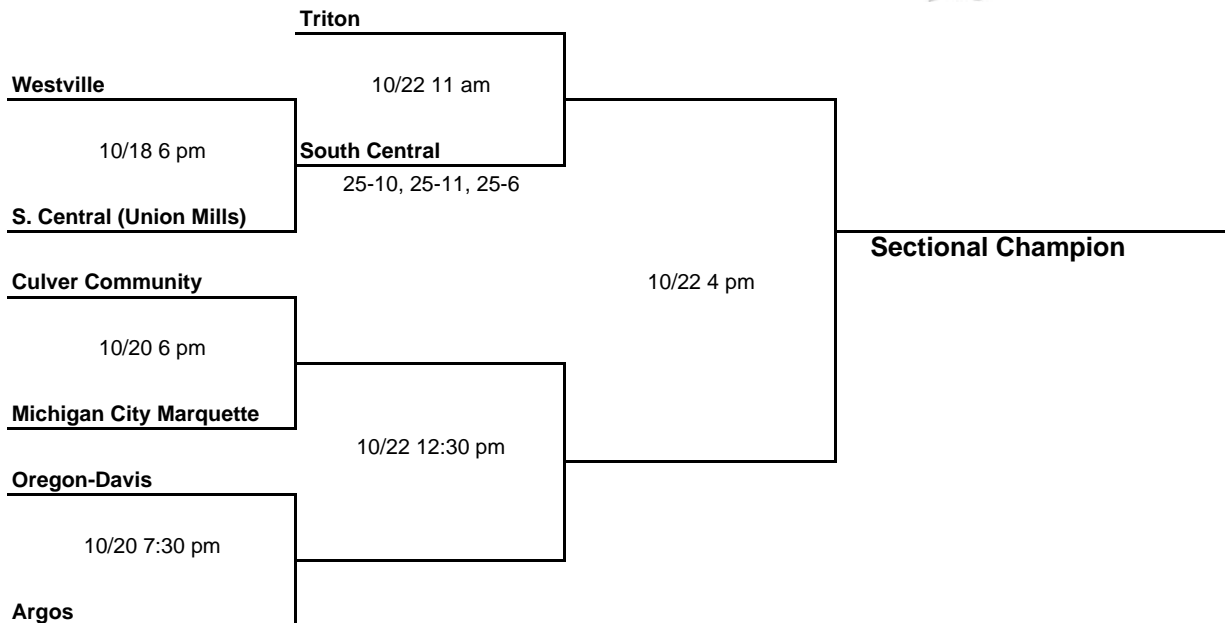

Host - River Forest

Note: The second team listed in each pairing is home team.

The 34th Annual IHSAA Volleyball State Tournament Series

Class A - Sectional #50

October 18, 20, 22, 2005

Host - Triton

Note: The second team listed in each pairing is home team