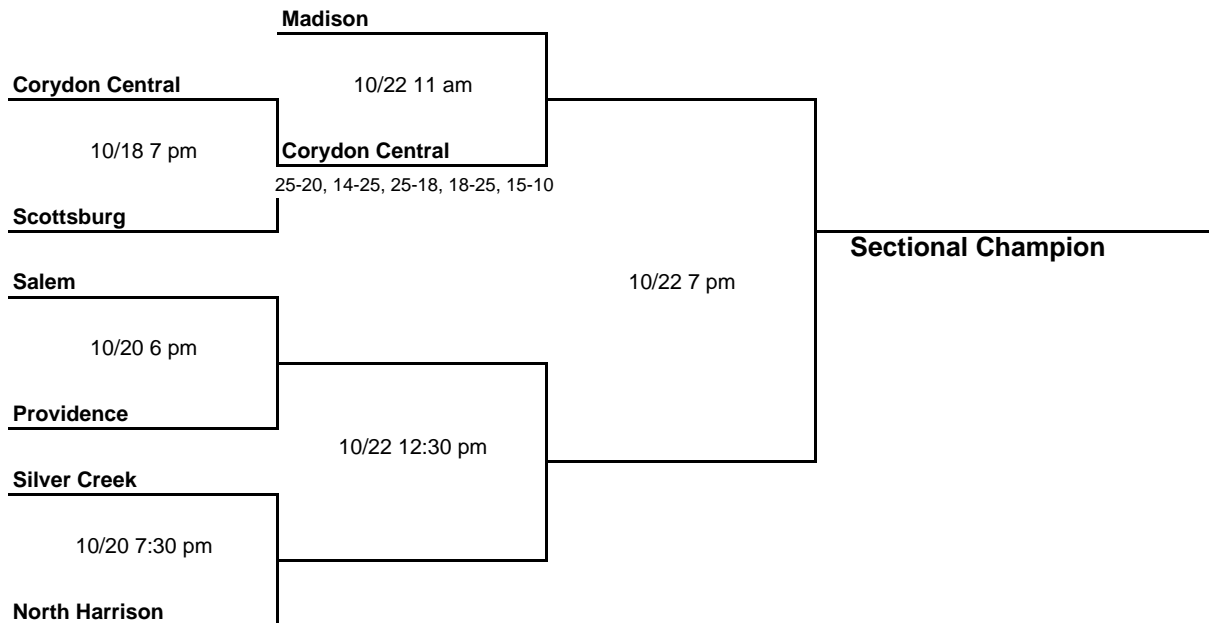

The 34th Annual IHSAA Volleyball State Tournament Series

Class 3A - Sectional #30

October 18, 20, 22, 2005

Host - Scottsburg

Note: The second team listed in each pairing is home team