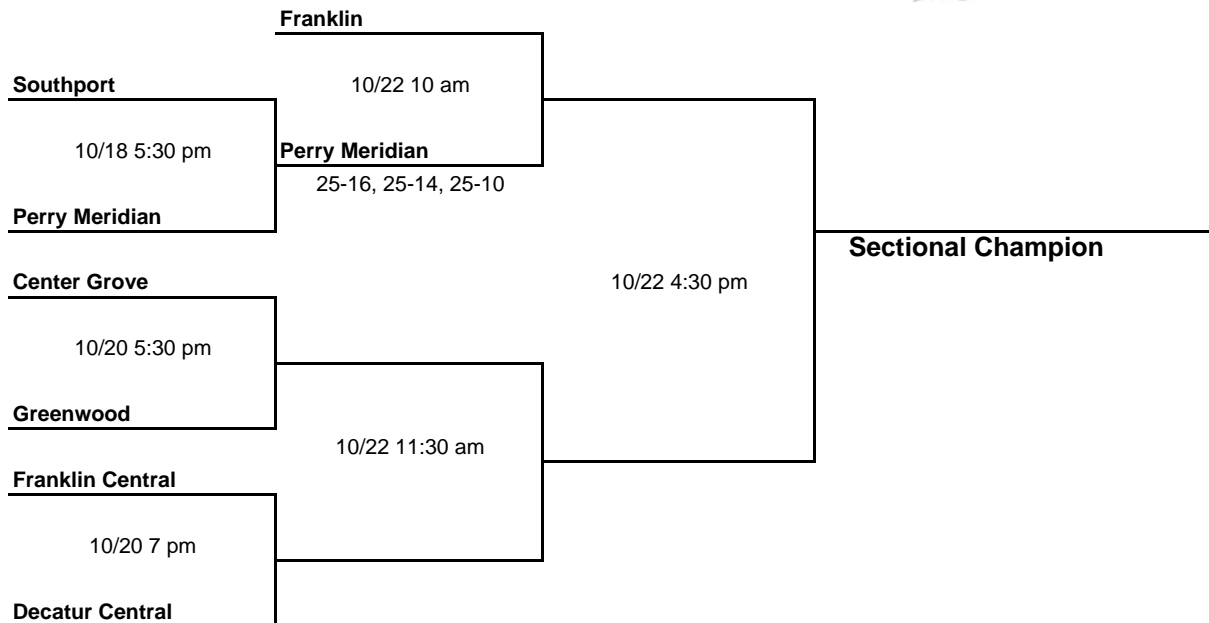

Noblesville

Note:

The second team listed in each pairing is home team.

The 34th Annual IHSAA Volleyball State Tournament Series

Class 4A - Sectional #10

October 18, 20, 22, 2005

Host - Lawrence Central

Note: The second team listed in each pairing is home team.

The 34th Annual IHSAA Volleyball State Tournament Series

Class 4A - Sectional #11

October 18, 20, 22, 2005

Host - Center Grove

Note: The second team listed in each pairing is home team.

The 34th Annual IHSAA Volleyball State Tournament Series