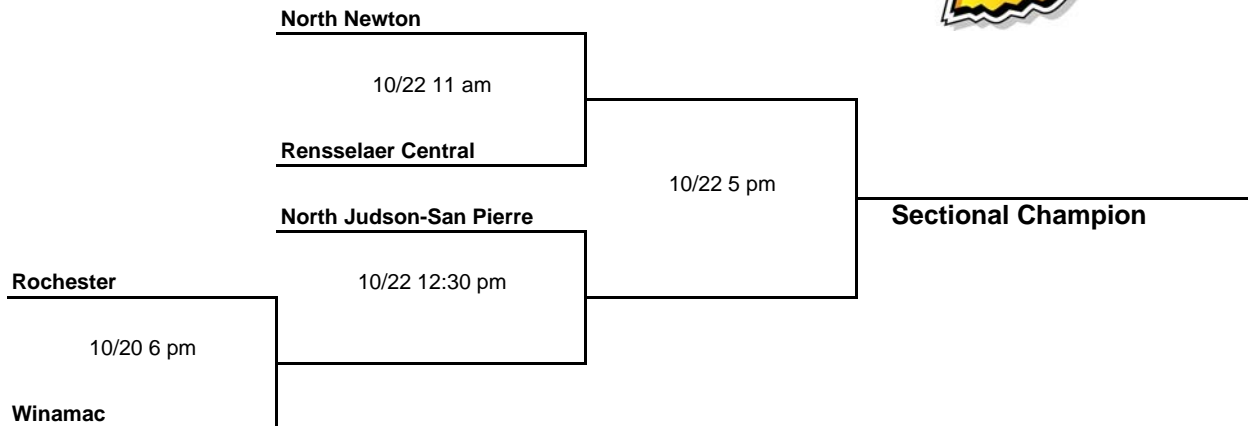

10/22 12:30 pm

Bremen

Note:

The second team listed in each pairing is home team.

The 34th Annual IHSAA Volleyball State Tournament Series

Class 2A - Sectional #35

October 20, 22, 2005

Host - Rochester