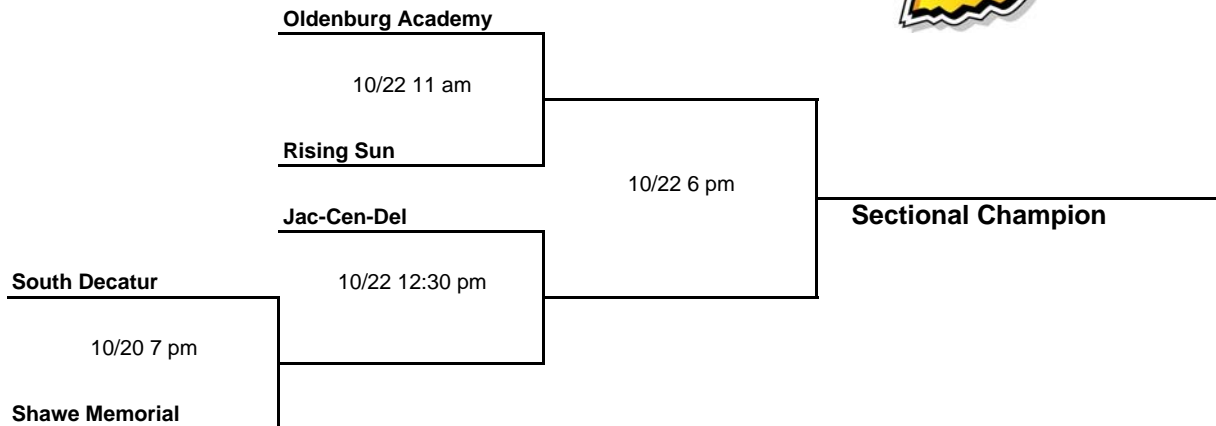

The 34th Annual IHSAA Volleyball State Tournament Series

Class A - Sectional #58

October 20, 22, 2005

Host - Rising Sun

Note: The second team listed in each pairing is home team