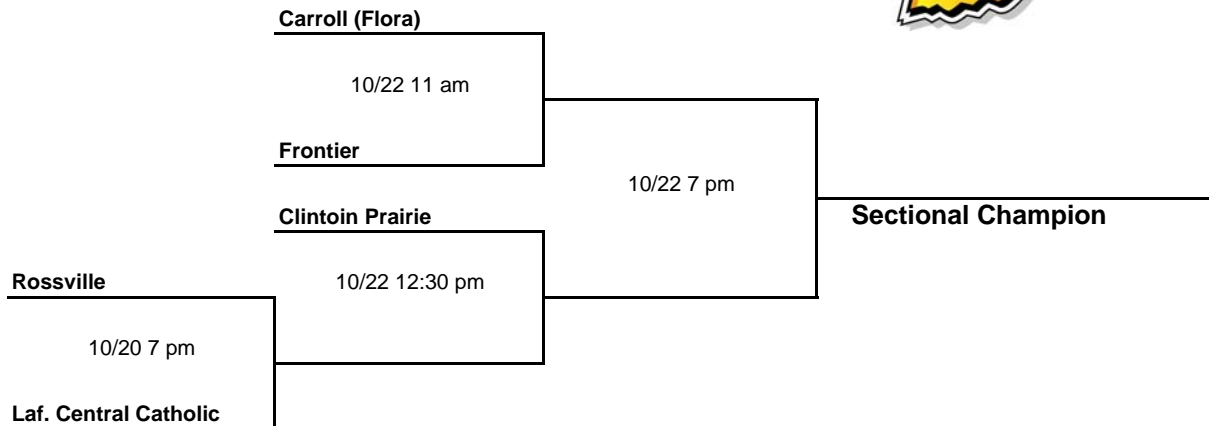

The 34th Annual IHSAA Volleyball State Tournament Series

Class A - Sectional #53

October 20, 22, 2005

Host - Frontier

Note: The second team listed in each pairing is home team