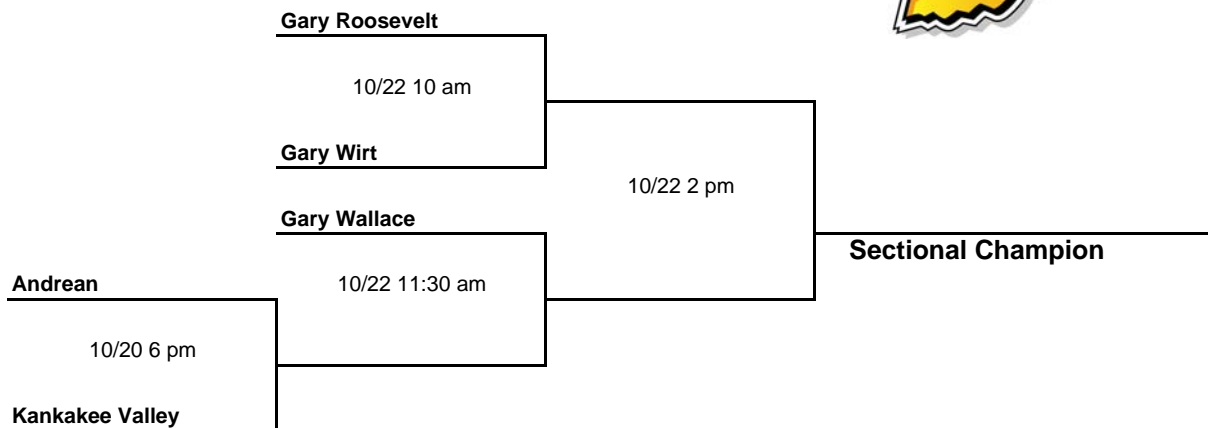

Note:

The second team listed in each pairing is home team.

The 34th Annual IHSAA Volleyball State Tournament Series

Class 3A - Sectional #18

October 20, 22, 2005

Host - Kankakee Valley

Note: The second team listed in each pairing is home team