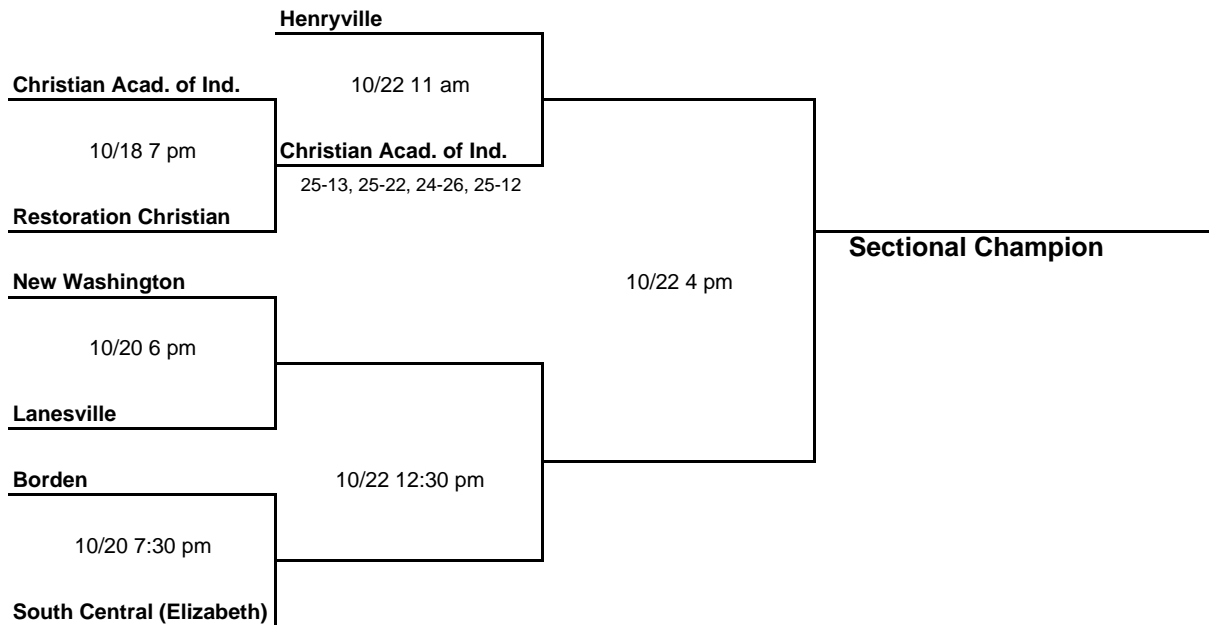

The 34th Annual IHSAA Volleyball State Tournament Series

Class A - Sectional #60

October 20, 22, 2005

Host - Henryville

Note: The second team listed in each pairing is home team