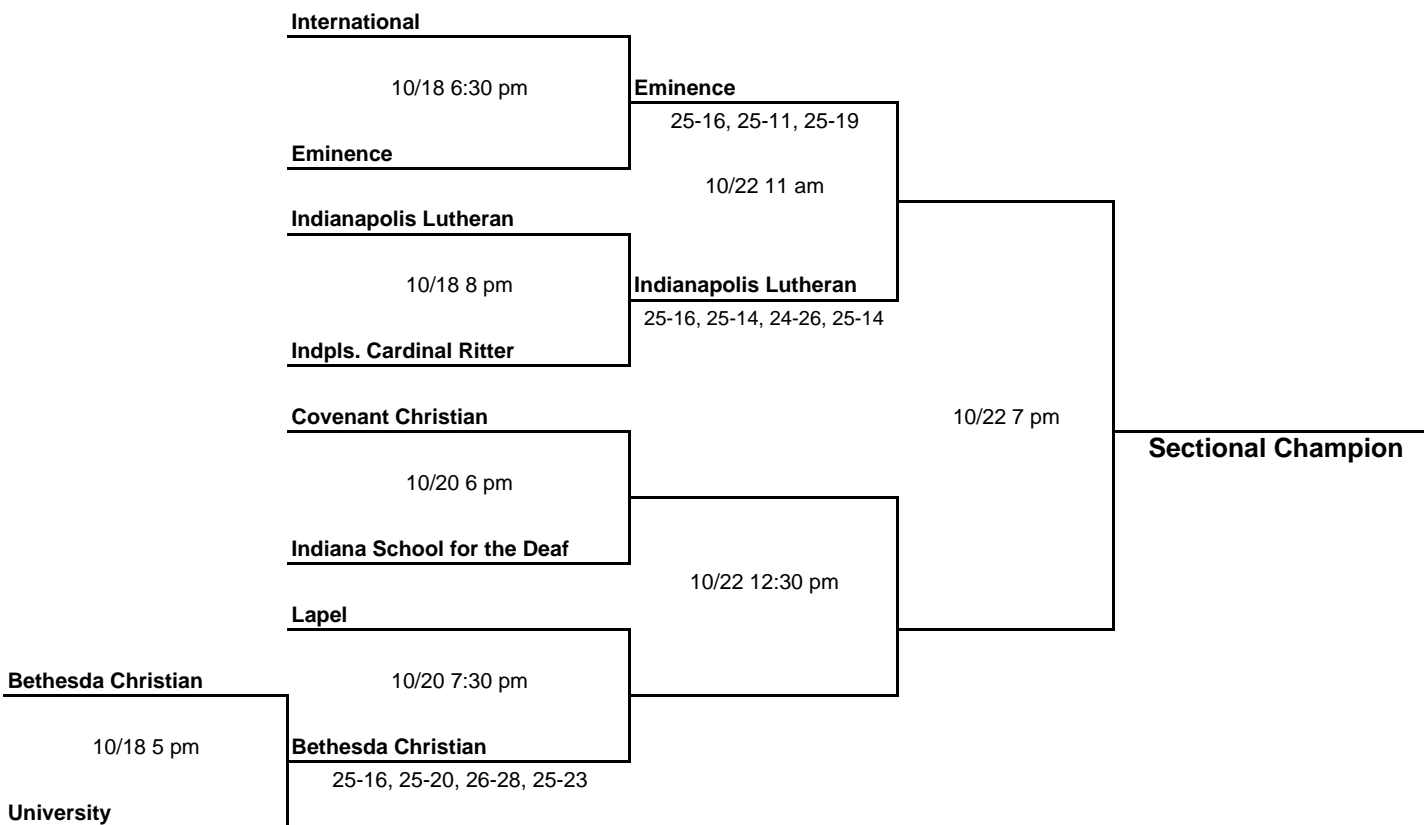

The 34th Annual IHSAA Volleyball State Tournament Series

Class A - Sectional #56

October 20, 22, 2005

Host - Indiana School for the Deaf

Note: The second team listed in each pairing is home team

The 34th Annual IHSAA Volleyball State Tournament Series