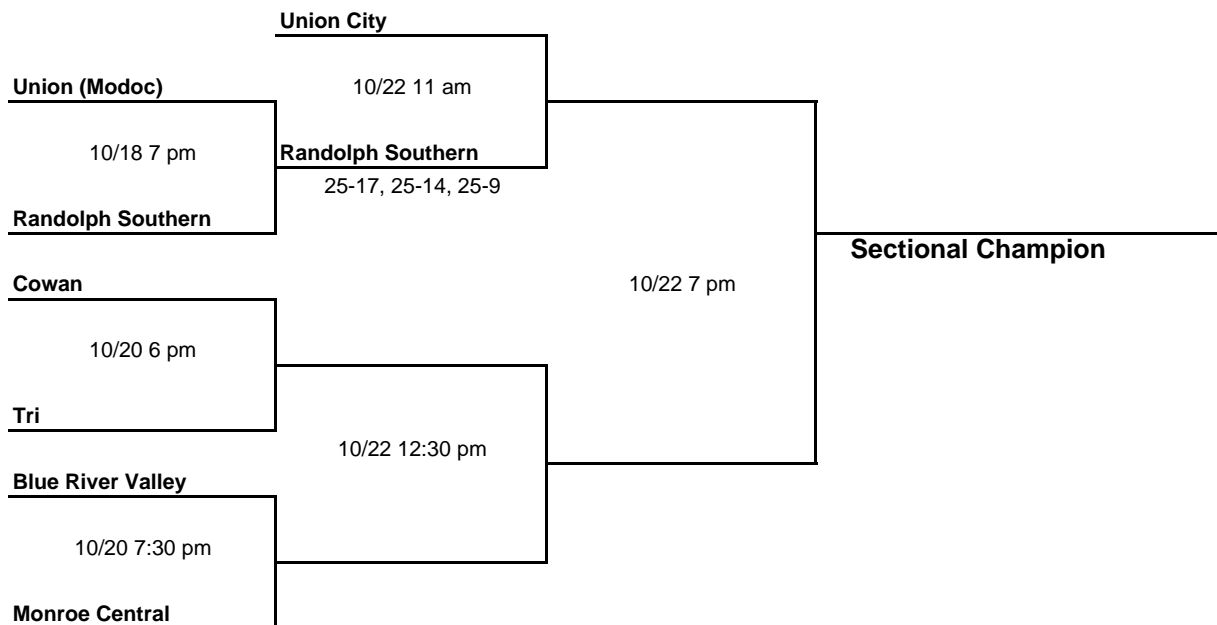

The 34th Annual IHSAA Volleyball State Tournament Series

Class A - Sectional #55

October 18, 20, 22, 2005

Host - Tri

Note: The second team listed in each pairing is home team