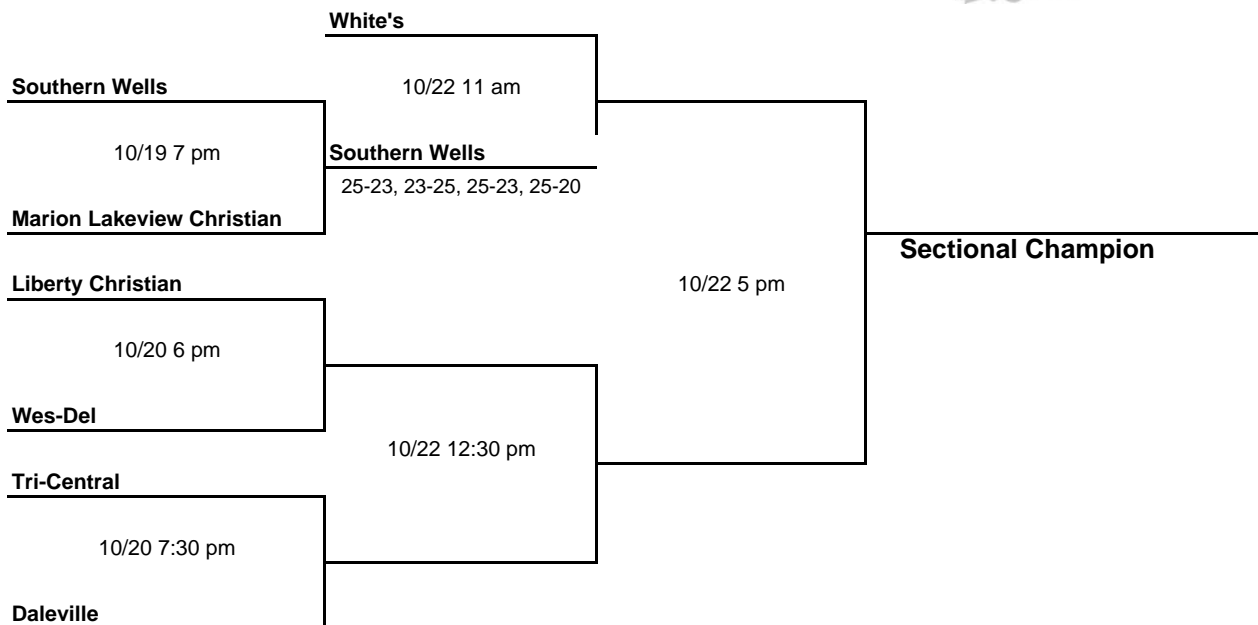

October 20, 22, 2005

Host - Frontier

Note: The second team listed in each pairing is home team

The 34th Annual IHSAA Volleyball State Tournament Series

Class A - Sectional #54

October 19, 20, 22, 2005

Host - Daleville