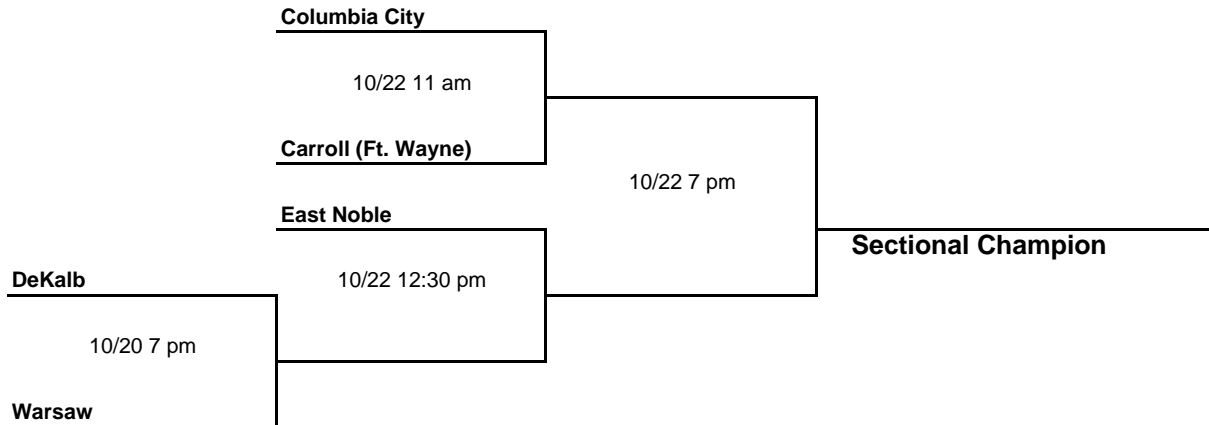

10/22 12:30 pm

Elkhart Central

Note:

The second team listed in each pairing is home team.

The 34th Annual IHSAA Volleyball State Tournament Series

Class 4A - Sectional #5

October 20, 22, 2005

Host - East Noble