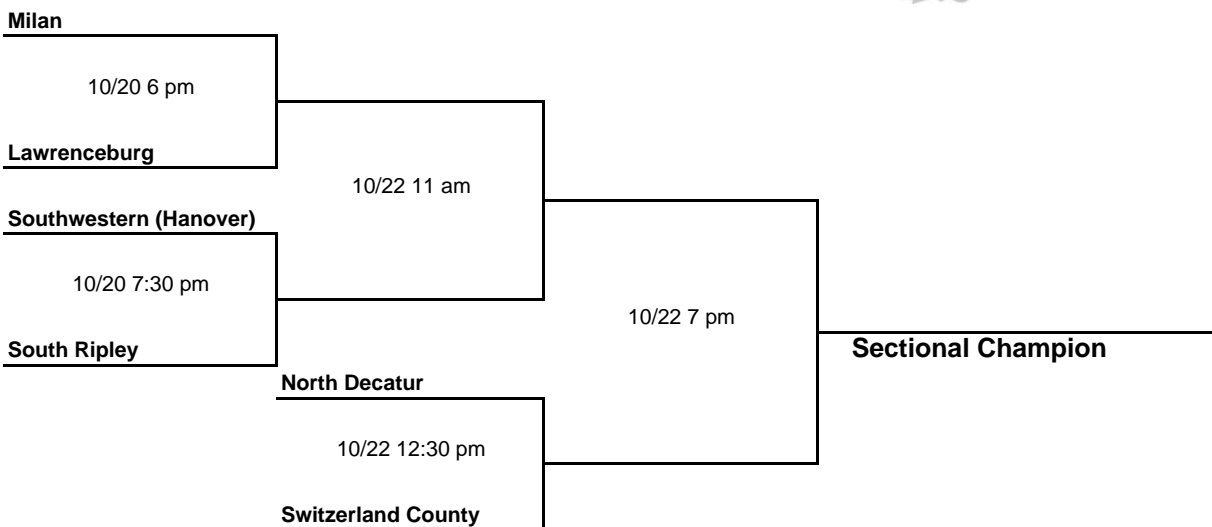

The 34th Annual IHSAA Volleyball State Tournament Series

Class 2A - Sectional #44

October 20, 22, 2005

Host - Milan

Note: The second team listed in each pairing is home team.