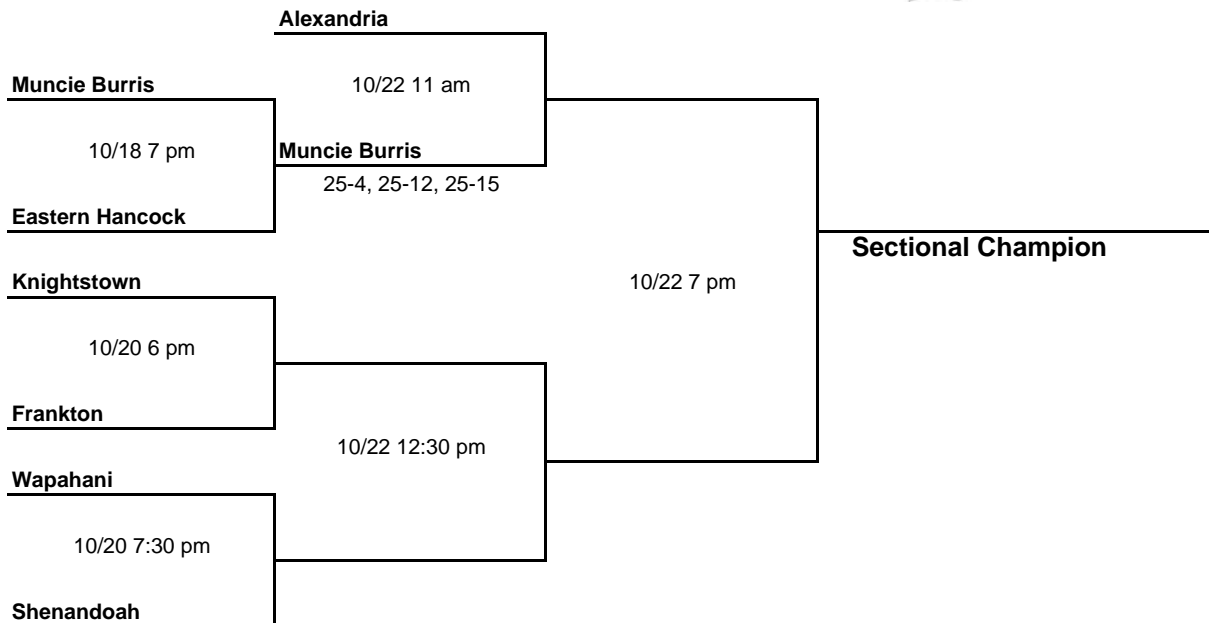

The 34th Annual IHSAA Volleyball State Tournament Series

Class 2A - Sectional #41

October 18, 20, 22, 2005

Host - Muncie Burriss

Note: The second team listed in each pairing is home team