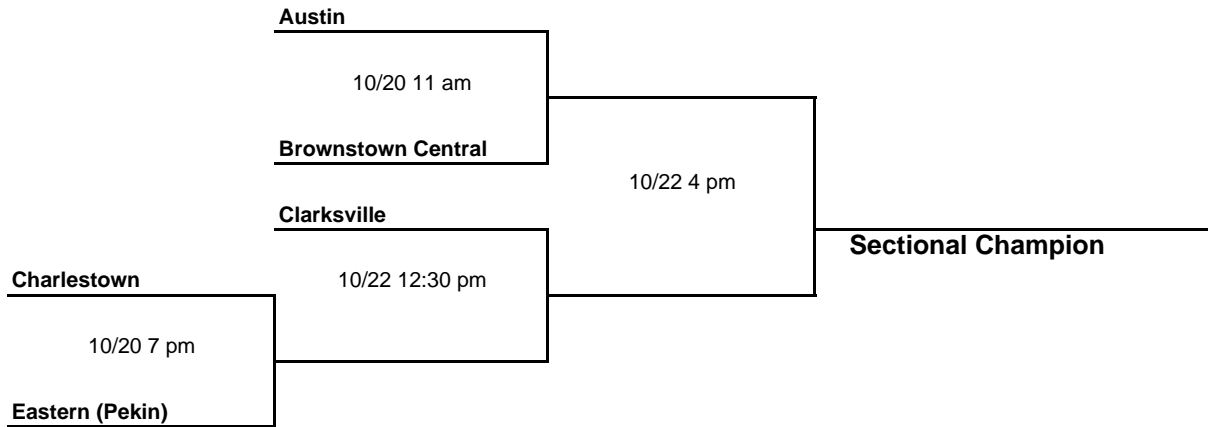

The 34th Annual IHSAA Volleyball State Tournament Series

Class 2A - Sectional #47

October 20, 22, 2005

Host - Clarksville

Note: The second team listed in each pairing is home team.