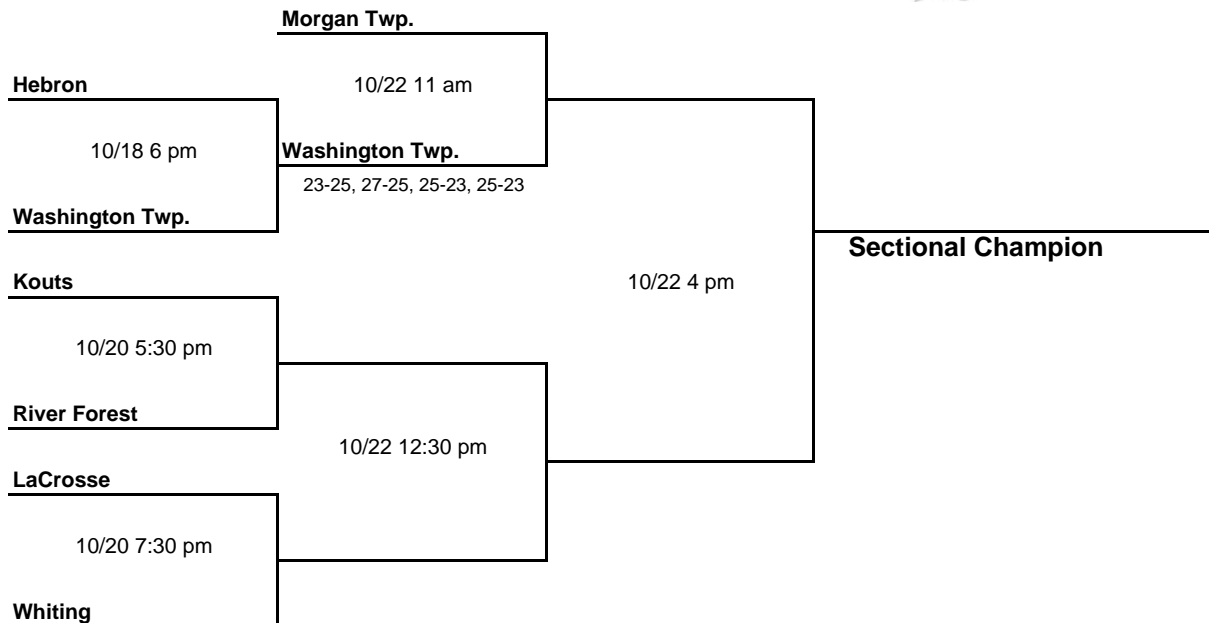

The 34th Annual IHSAA Volleyball State Tournament Series

Class A - Sectional #49

October 18, 20, 22, 2005

Host - River Forest

Note: The second team listed in each pairing is home team.