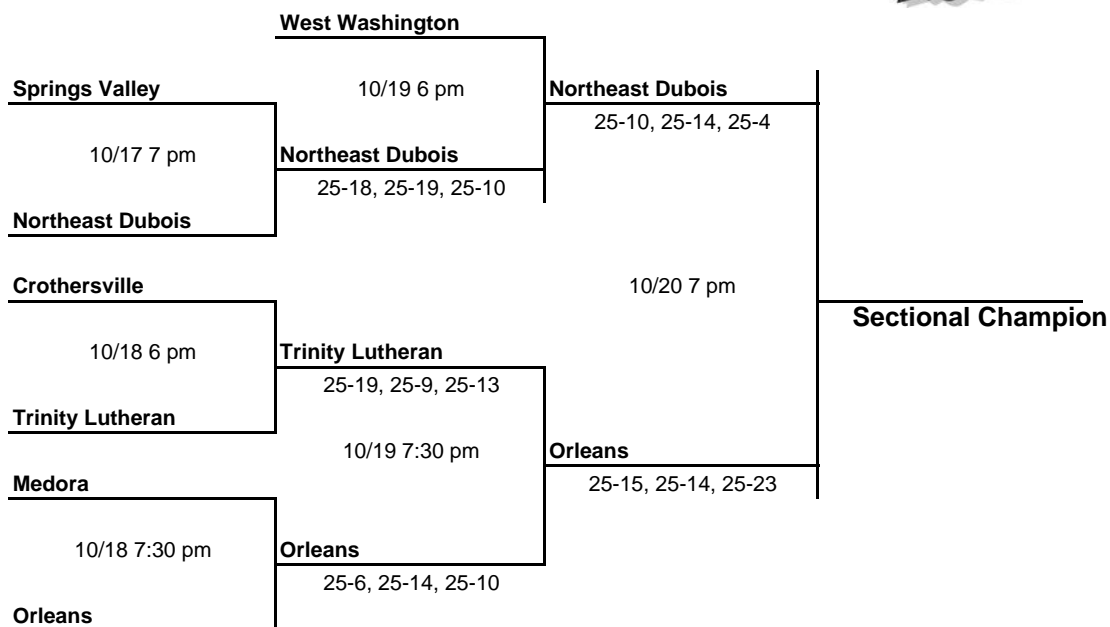

The 34th Annual IHSAA Volleyball State Tournament Series

Class A - Sectional #59

October 17, 18, 19, 20, 2005

Host - Springs Valley

Note: The second team listed in each pairing is home team.