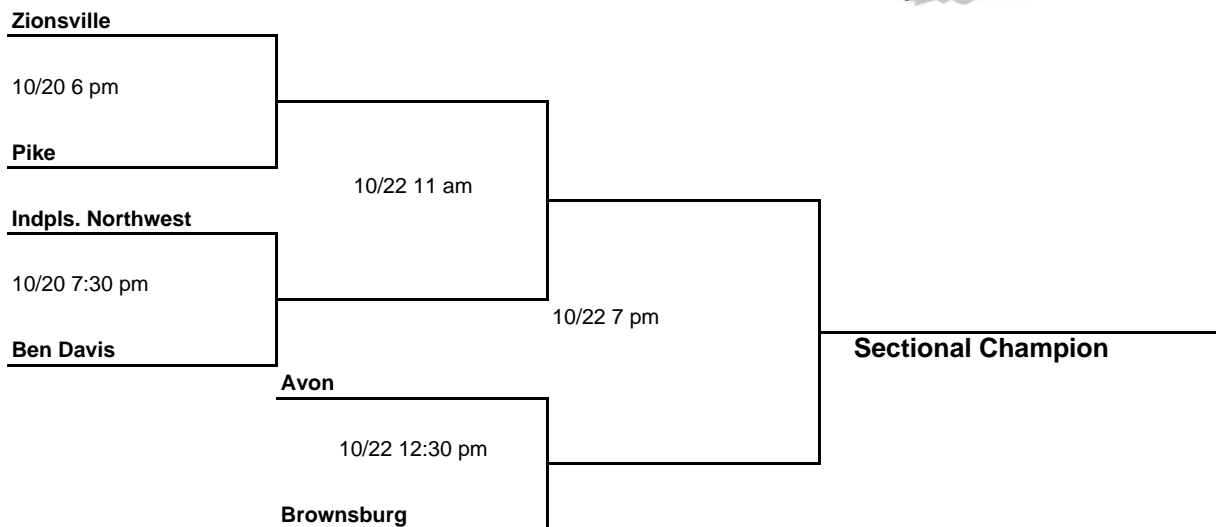

The 34th Annual IHSAA Volleyball State Tournament Series

Class 4A - Sectional #12

October 20, 22, 2005

Host - Avon

Note: The second team listed in each pairing is home team.