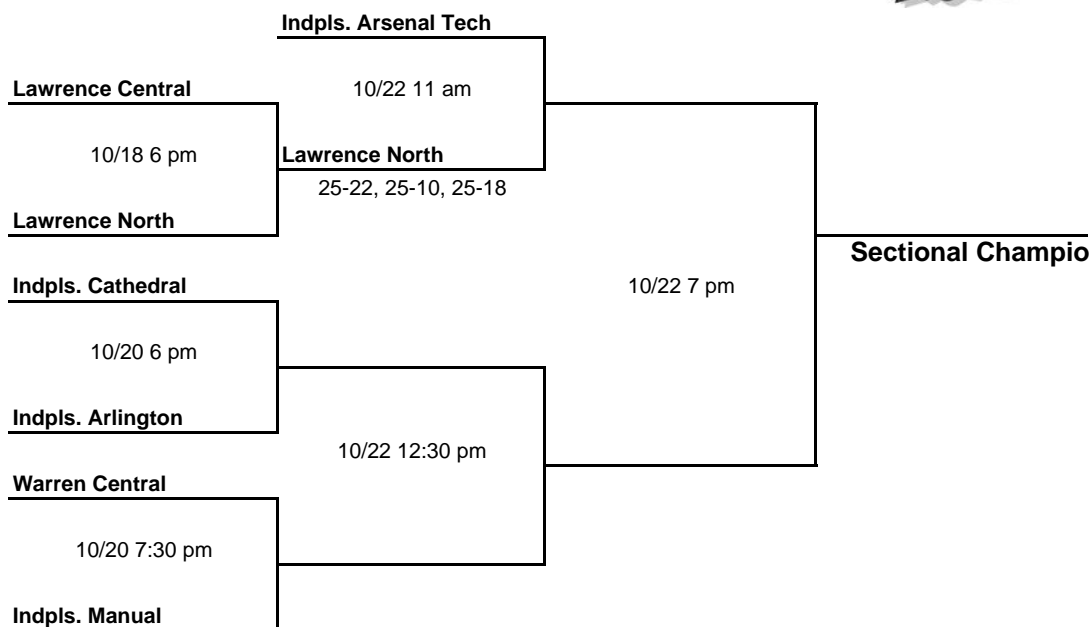

Noblesville

Note:

The second team listed in each pairing is home team.

The 34th Annual IHSAA Volleyball State Tournament Series

Class 4A - Sectional #10

October 18, 20, 22, 2005

Host - Lawrence Central

Note: The second team listed in each pairing is home team.

The 34th Annual IHSAA Volleyball State Tournament Series

Class 4A - Sectional #11

October 18, 20, 22, 2005

Host - Center Grove

Note: The second team listed in each pairing is home team.

The 34th Annual IHSAA Volleyball State Tournament Series