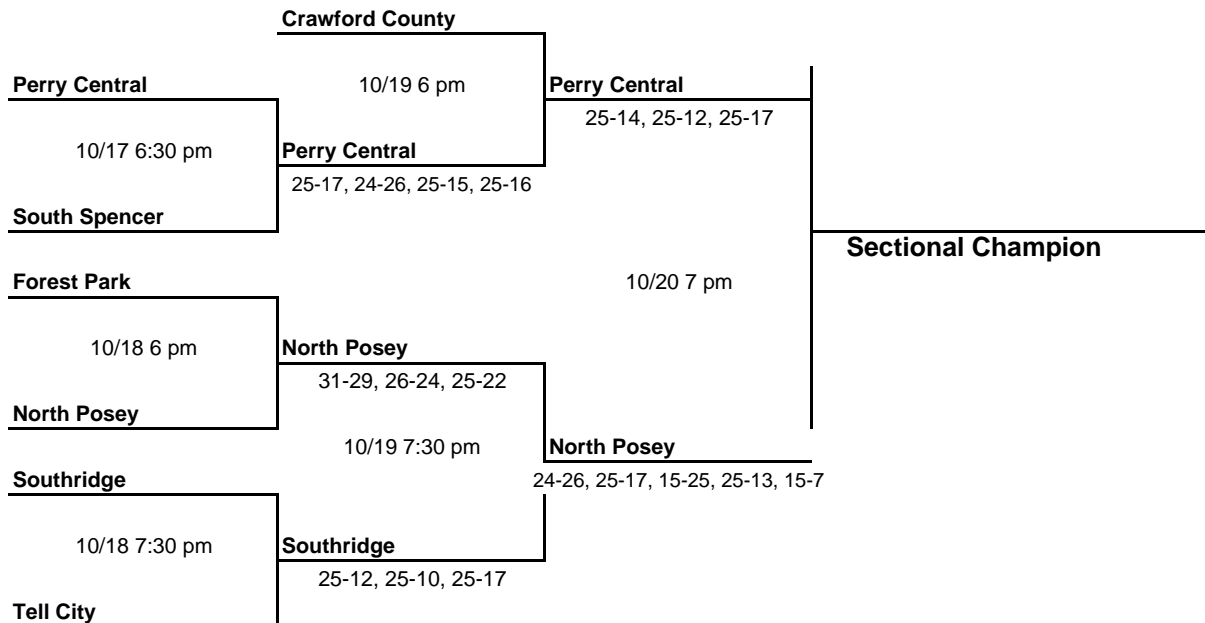

The 34th Annual IHSAA Volleyball State Tournament Series

Class 2A - Sectional #48

October 17, 18, 19, 20 2005

Host - Perry Central

Note: The second team listed in each pairing is home team.