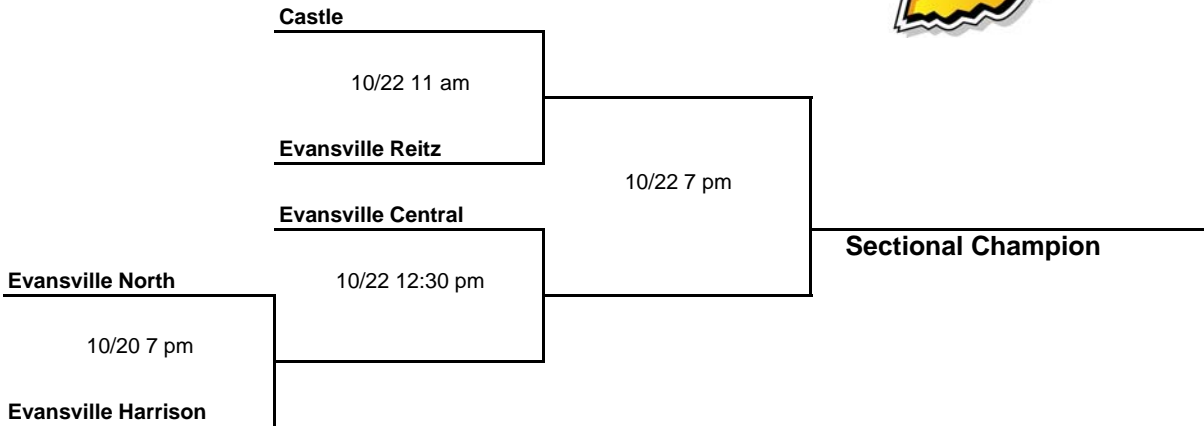

Seymour

Note:

The second team listed in each pairing is home team.

The 34th Annual IHSAA Volleyball State Tournament Series

Class 4A - Sectional #16

October 20, 22, 2005

Host - Castle

Note: The second team listed in each pairing is home team.