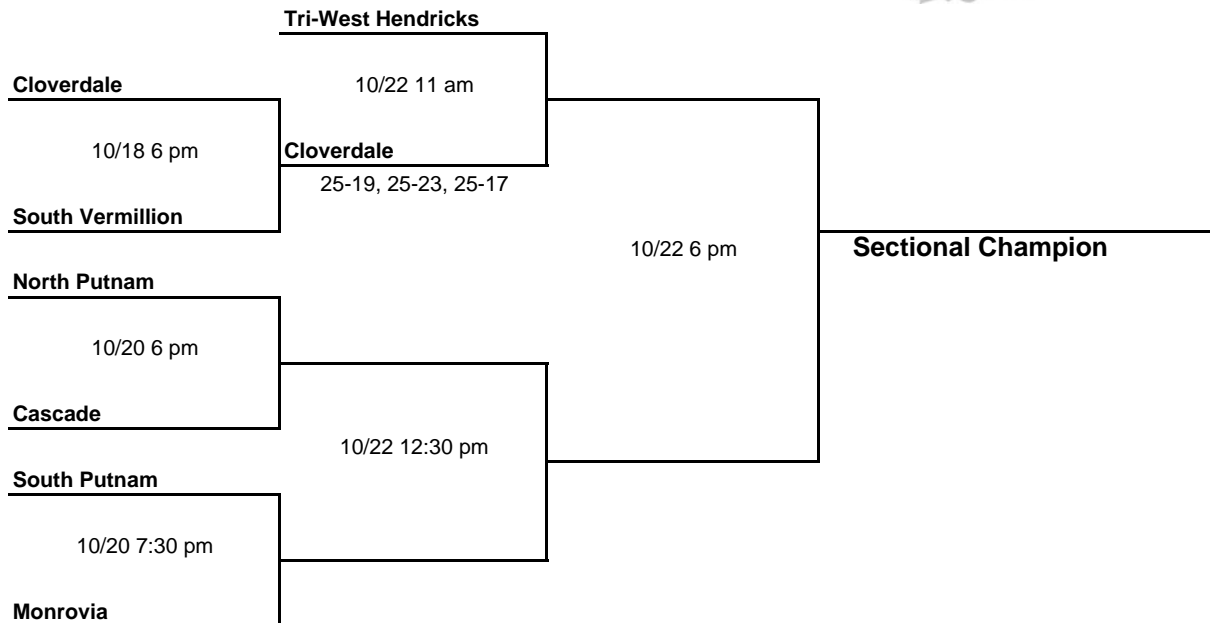

The 34th Annual IHSAA Volleyball State Tournament Series

Class 2A - Sectional #45

October 18, 20, 22, 2005

Host - Tri-West Hendricks

Note: The second team listed in each pairing is home team